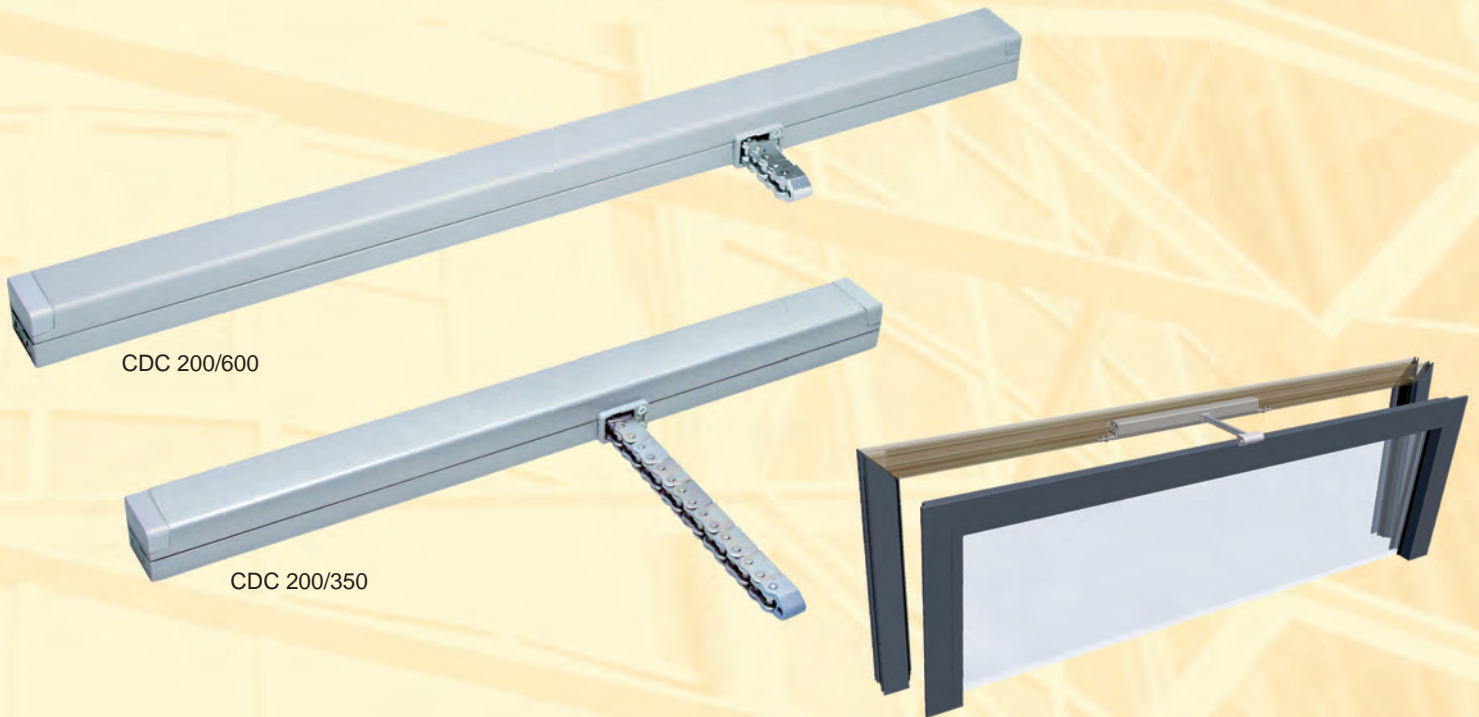

Boîtier à chaîne motorisé

chain drive

CDC 200

CDC 200/600

CDC 200/350

24VDC

Description du produit

- Intégration optimale dans les profils de fenêtres
- Convient au désenfumage et à la ventilation
- Construction particulièrement compacte
- Programmation individuelle
- Câble connectable des deux côtés
- Kits de montage adaptés aux systèmes de profils

Product Information

- ideal integration into window profiles
- applicable for smoke- and natural ventilation
- special compact structural shape
- individual programmable
- cable connectable on both sides
- mounting-sets coordinated with profile systems

Exemple d'application

Features

- useable for smoke ventilation, D+H Euro-SHEV according to DIN EN 12101-2 as well as daily natural ventilation
- equipped with microprocessor-controlled motor electronic
- integrated tandem security cut-off for operation up to 2 drives at the same window
- Stroke lengths programmable (by PLP-Tool)
- drive functions and characteristics are programmable via Powerline (PLP1, PDA service tool);
- extra silent motor running in ventilation mode
- CDC 200/600 with SHE high speed function for a fast window opening in case of fire
- fire resistance (30 min. / 300°C) and 10,000 double strokes with rated load tested
- passive and active anti pitch function
- window gasket relieve function after closing procedure
- power and signals can be looped through from one drive to the next one for up to 3 drives in one row (without TMS function)
- power supply from both sides possible
- various options available, e.g. position and status indications
- Mounting-sets coordinated with profile systems available