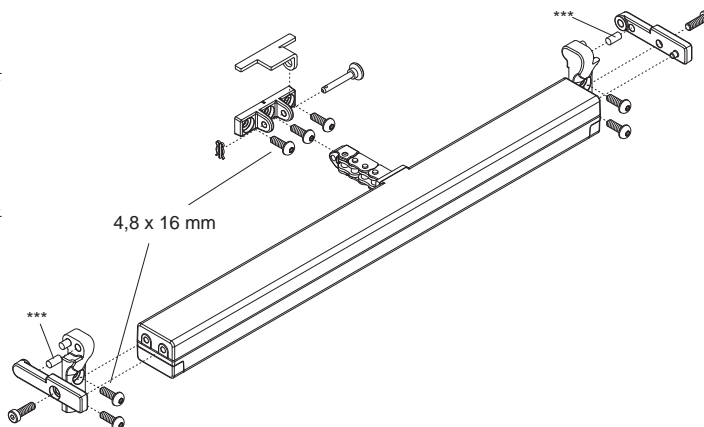

CDC-BS077-VSI Montage sur battant, vers l'intérieur

CDC-BS077-VSI mounting on sash, inwards