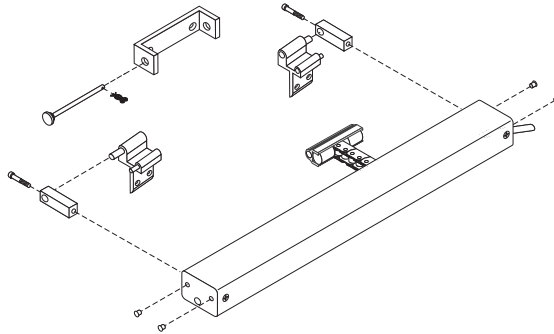

KA-BS040-VSI Montage sur battant, vers l'intérieur

KA-BS040-VSI mounting on sash, inwards

- Pour montage sur le battant
- Ne convient pas à KA-TW
- Coloris : argent
- Peinture possible dans toutes les couleurs RAL

- for installing on window wing
- not suitable for KA-TW
- Colour: silver
- Possibility of paint in all RAL-Colours