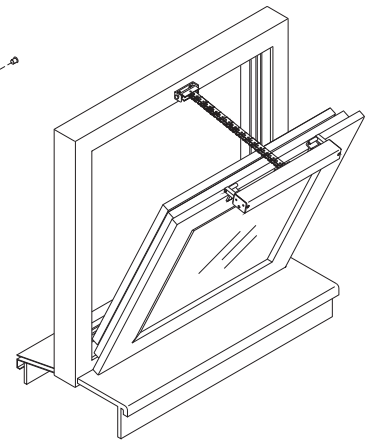

KA-BS040-VSI Montage sur battant, vers l'intérieur

KA-BS040-VSI mounting on sash, inwards

- Pour montage sur le battant
- Ne convient pas à KA-TW
- Coloris : argent
- Peinture possible dans toutes les couleurs RAL

- for installing on window wing
- not suitable for KA-TW
- Colour: silver
- Possibility of paint in all RAL-Colours