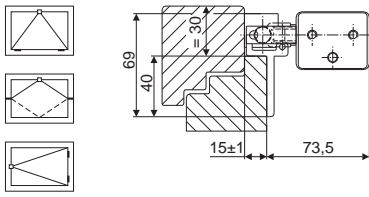

KA-BS040-VSI Montage sur battant, vers l'intérieur

KA-BS040-VSI mounting on sash, inwards

- Pour montage sur le battant
- Ne convient pas à KA-TW
- Coloris : argent
- Peinture possible dans toutes les couleurs RAL

- for installing on window wing
- not suitable for KA-TW
- Colour: silver
- Possibility of paint in all RAL-Colours